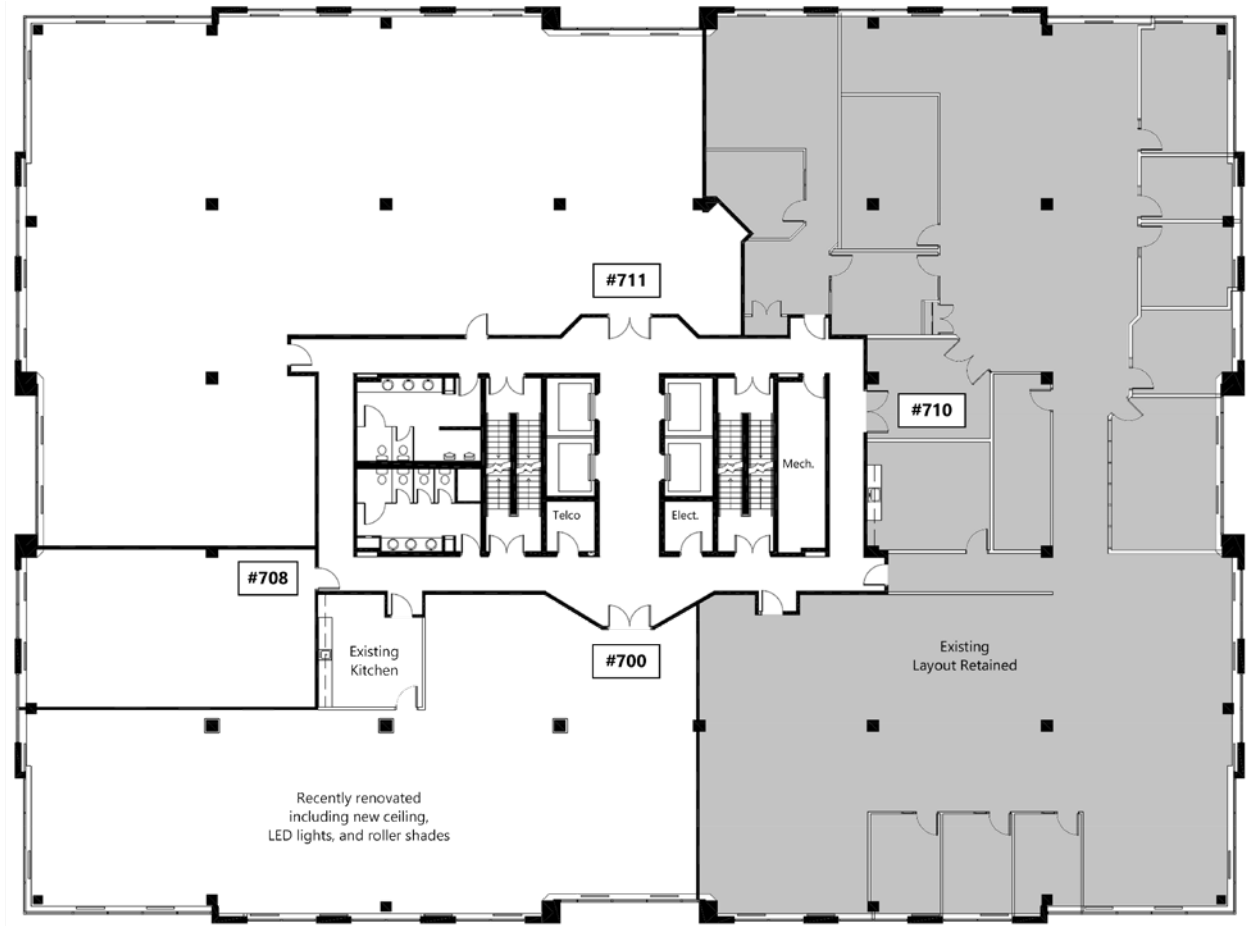

HEARTLAND CAMPUS

5770 HURONTARIO ST
MISSISSAUGA, ON

SUITE 710 • 10,328 SF

Availability: Immediate
Net Rent: \$18.50 / sq. ft.
Total Additional Rent: \$15.23 / sq. ft.

- Key Features:**
- 7th floor suite
 - Northern exposure
 - Existing offices and kitchenette retained