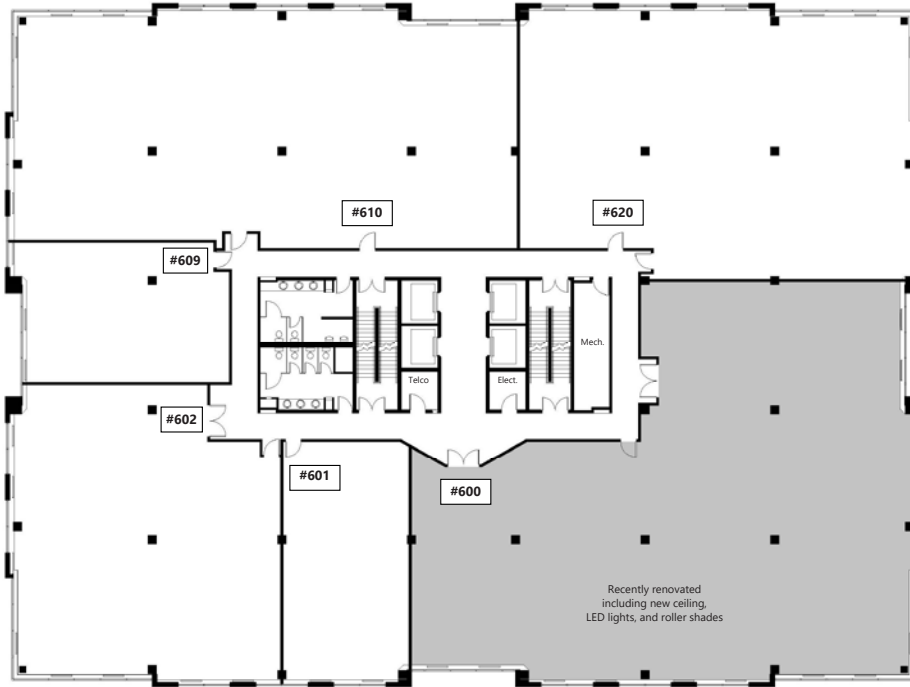

HEARTLAND CAMPUS

5770 HURONTARIO ST
MISSISSAUGA, ON

SUITE 600 • 7,004 SF

Availability: Immediate
Net Rent: \$18.50 / sq. ft.
Total Additional Rent: \$15.23 / sq. ft.

- Key Features:**
- Corner suite office space
 - Elevator lobby exposure
 - New ceiling and LED lights
 - Ready for Tenant improvements