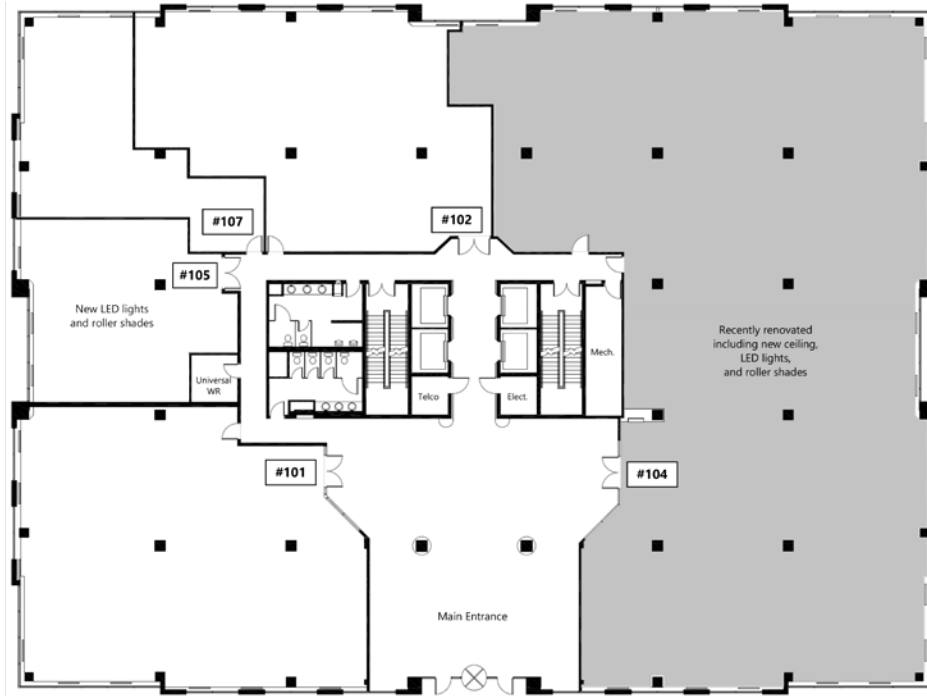

HEARTLAND CAMPUS

5770 HURONTARIO ST
MISSISSAUGA, ON

SUITE 104 • 10,007 SF

Availability: Immediate
Net Rent: \$18.50 / sq. ft.
Total Additional Rent: \$15.23 / sq. ft.

Key Features:

- Ground floor suite opportunity
- Recently renovated with new ceiling and LED light fixtures
- Ready for Tenant improvements