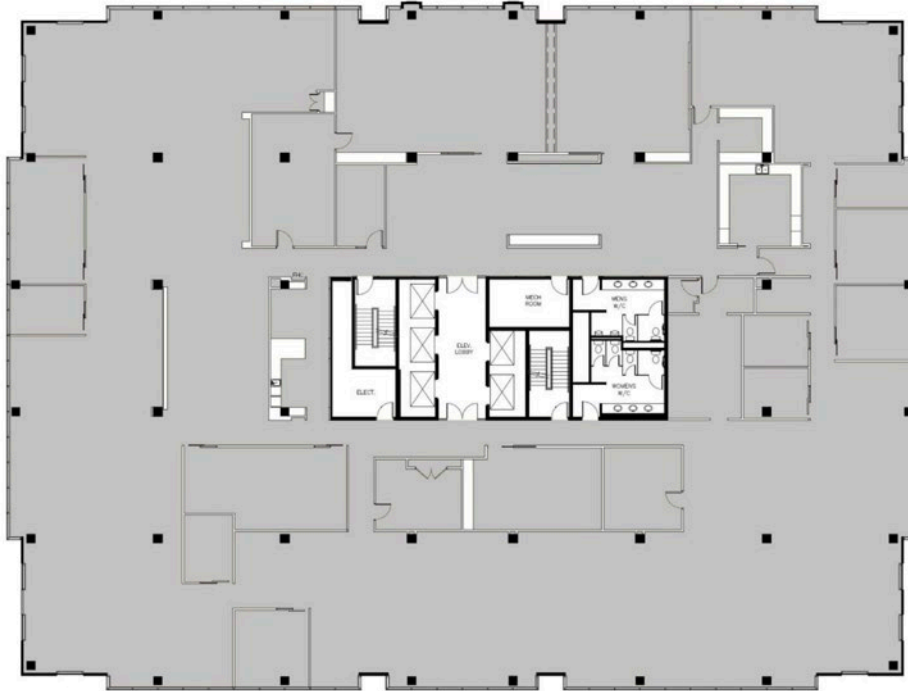

HEARTLAND CAMPUS

55 STANDISH COURT
MISSISSAUGA, ON

SUITE 700 • 23,563 SF

Availability: Immediate
Net Rent: \$22.50 / sq. ft.
Total Additional Rent: \$16.30 / sq. ft.

Key Features:
Full floor opportunity contiguous with adjacent 8th, 9th and 10th floors for up to 80,563 sq. ft.