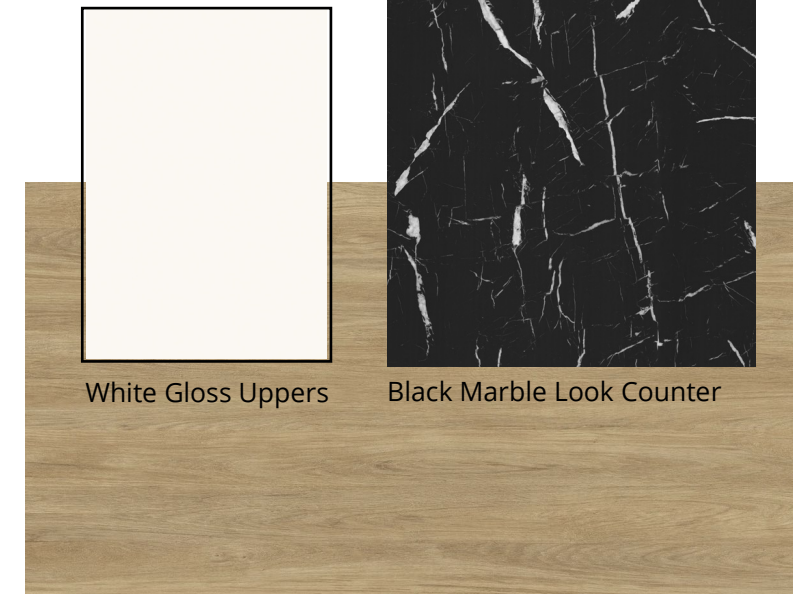

# Crown Podium Existing

Open Exposed Ceiling

Black PC350

White Brick Feature Wall

Black Ladder Pulls

Black Gooseneck Faucet

Black Millwork Pulls

Black Lever Handle

Paints

Polished Concrete Floor

Tarkett, Dynamic, Flame Edit, Ballast

Tarkett, VCT, Pure White

White Gloss Uppers

Black Marble Look Counter

Wood Look Lower