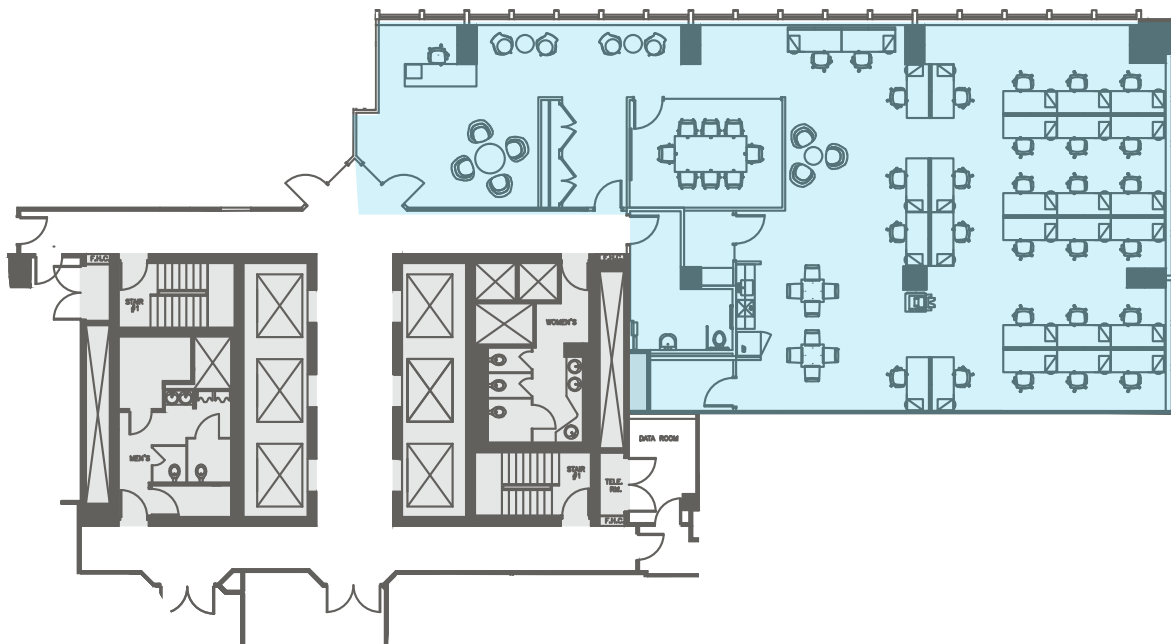

4th Floor South Model Suite

Suite 430 : 3,483 sq. ft.

Furniture is not included (concept layout only)

For more information or to arrange a tour, please contact:

Jamie Boyce*
Senior Vice President
+1 613 788 2747
jamie.boyce@cbre.com